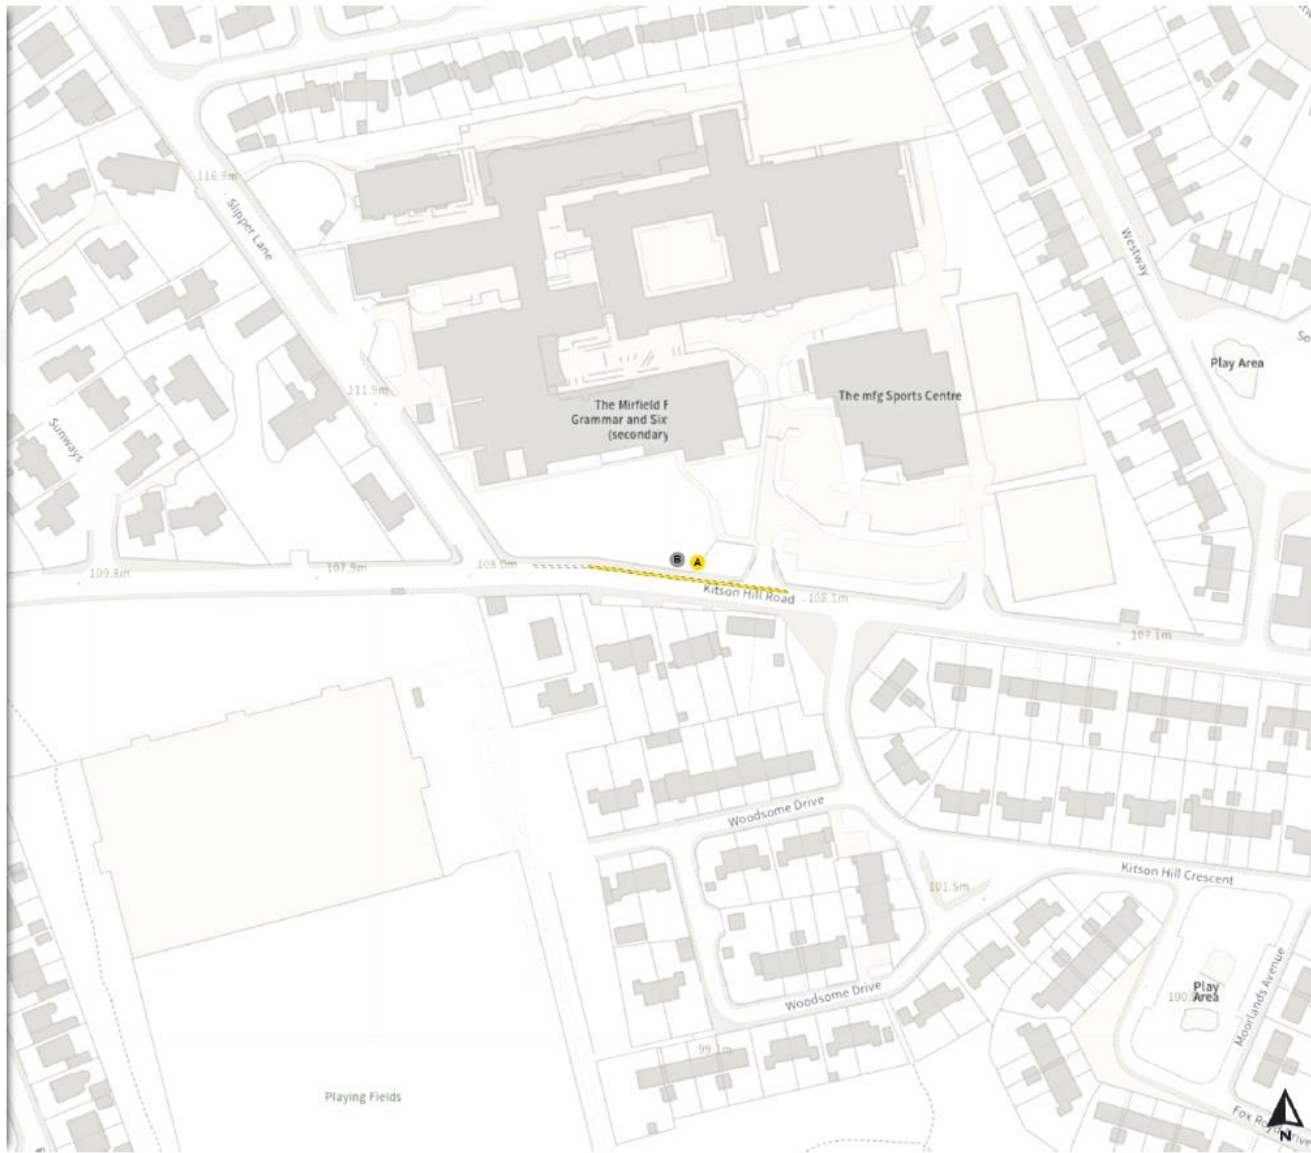

Amendment No 10 2024 - Kitson Hill Road Mirfield

Map 1 of 1

Added

- Prohibition of stopping on school entrance markings
- Mon-Fri 08:00-09:30 14:30-16:00

Removed

- Prohibition of stopping on school entrance markings
- Mon-Fri 08:00-09:30 14:30-16:00

0 20 40 60m

Scale: 1:1250